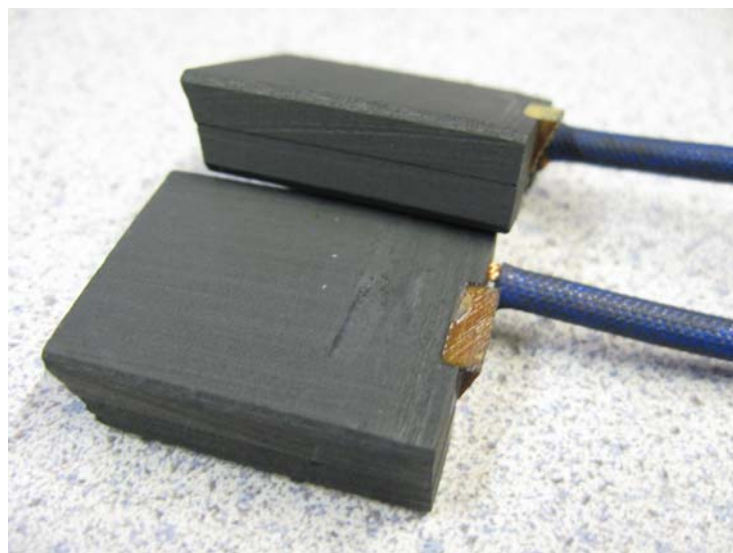

ACE ELECTRIC LAB. SYSTEMS

1550 S. Kingshighway, St. Louis, MO 63110
Phone (314) 771-7272 Fax (314) 771-6956

NEW STYLE RC BRUSH

3/8 inch thick (0.375 NOMINAL)

ACE ELECTRIC LAB. SYSTEMS

1550 S. Kingshighway, St. Louis, MO 63110
Phone (314) 771-7272 Fax (314) 771-6956

Old Style RC Brush

1/4 inch thick (0.250 NOMINAL)