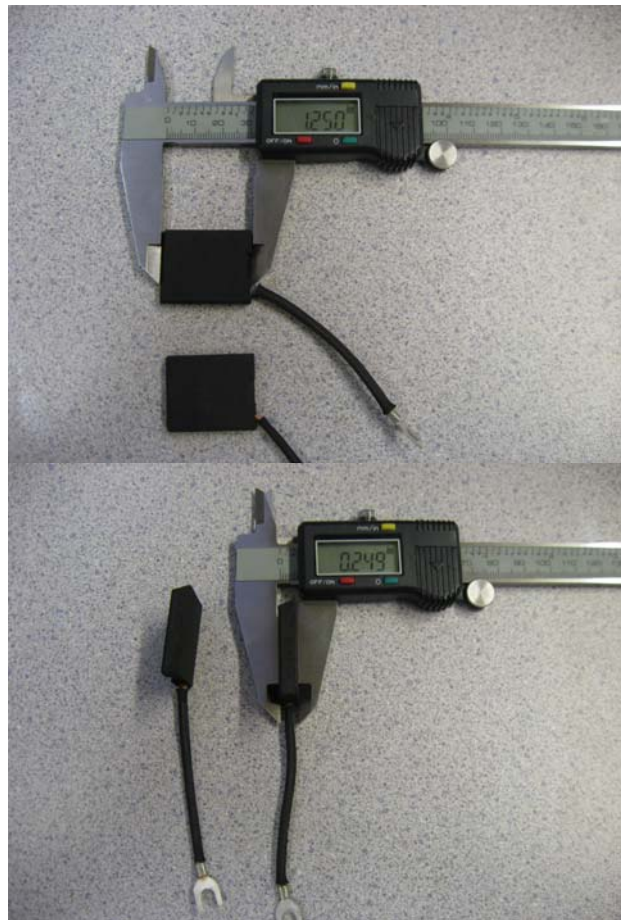

ACE ELECTRIC LAB. SYSTEMS

1550 S. Kingshighway, St. Louis, MO 63110
Phone (314) 771-7272 Fax (314) 771-6956

NEW STYLE RC BRUSH

3/8 inch thick (0.375 NOMINAL)

ACE ELECTRIC LAB. SYSTEMS

1550 S. Kingshighway, St. Louis, MO 63110
Phone (314) 771-7272 Fax (314) 771-6956

Old Style RC Brush

1/4 inch thick (0.250 NOMINAL)