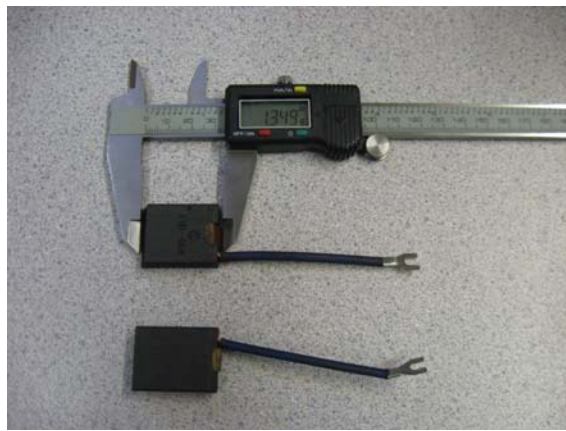

ACE ELECTRIC LAB. SYSTEMS

1550 S. Kingshighway, St. Louis, MO 63110
Phone (314) 771-7272 Fax (314) 771-6956

NEW STYLE RC BRUSH

3/8 inch thick (0.375 NOMINAL)

ACE ELECTRIC LAB. SYSTEMS

1550 S. Kingshighway, St. Louis, MO 63110
Phone (314) 771-7272 Fax (314) 771-6956

Old Style RC Brush

1/4 inch thick (0.250 NOMINAL)